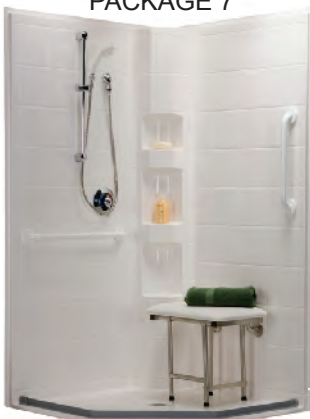

FREE SHIPPING PACKAGES

Package 1 - 5LDS6030B17T or 5LDS6033B17T
Includes 24" safety bar, 48" safety bar, 22"x16" padded seat w/legs, Symmons Shower valve w/handheld shower system, 2" drain, 59.5" curtain rod/brackets and rings, 66"x74" 20ga vinyl shower curtain, water stopper.

Package 2 - 5LES6036B75B
Includes 24" safety bar, 48" safety bar, 22"x16" padded seat w/legs, Symmons Shower valve w/handheld shower system, 2" drain, 59.5" curtain rod/brackets and rings, 66"x74" 20ga vinyl shower curtain, water stopper.

Package 3 - 4LES5430B17T
Includes 24" safety bar, 42" safety bar, 22"x16" padded seat w/legs, Symmons Shower valve w/handheld shower system, 2" drain, 59.5" curtain rod/brackets and rings, 62"x74" 20ga vinyl shower curtain, water stopper.

Package 4 - 5LRS6030B175 or 5LRS6033B17T
Includes 24" safety bar, 48" safety bar, 22"x16" padded seat w/legs, Symmons Shower valve w/handheld shower system, 2" drain, 59.5" curtain rod/brackets and rings, 66"x74" 20ga vinyl shower curtain, water stopper.

Package 5 - 5LES6042B1B or 5LES6048B1B
Includes 24" safety bar, 48" safety bar, 22"x16" padded seat w/legs, Symmons Shower valve w/handheld shower system, 2" drain, 59.5" curtain rod/brackets and rings, 66"x74" 20ga vinyl shower curtain, water stopper.

Package 6 - 4LDSS6030 or 4LDSS6032 or 4LDSS6034
Includes 24" safety bar, 30" safety bar, Symmons Shower valve w/handheld shower system, 2" drain, 59.5" curtain rod/brackets and rings, 66"x74" 20ga vinyl shower curtain.

PACKAGE 7

Package 7 - 3LEN4242B75B
Includes 24" safety bar, 18" safety bar, 22"x16" padded seat w/legs, Symmons Shower valve w/handheld shower system, 2" drain, new angle curtain rod/brackets and rings, 80"x74" 20ga vinyl shower curtain, water stopper.